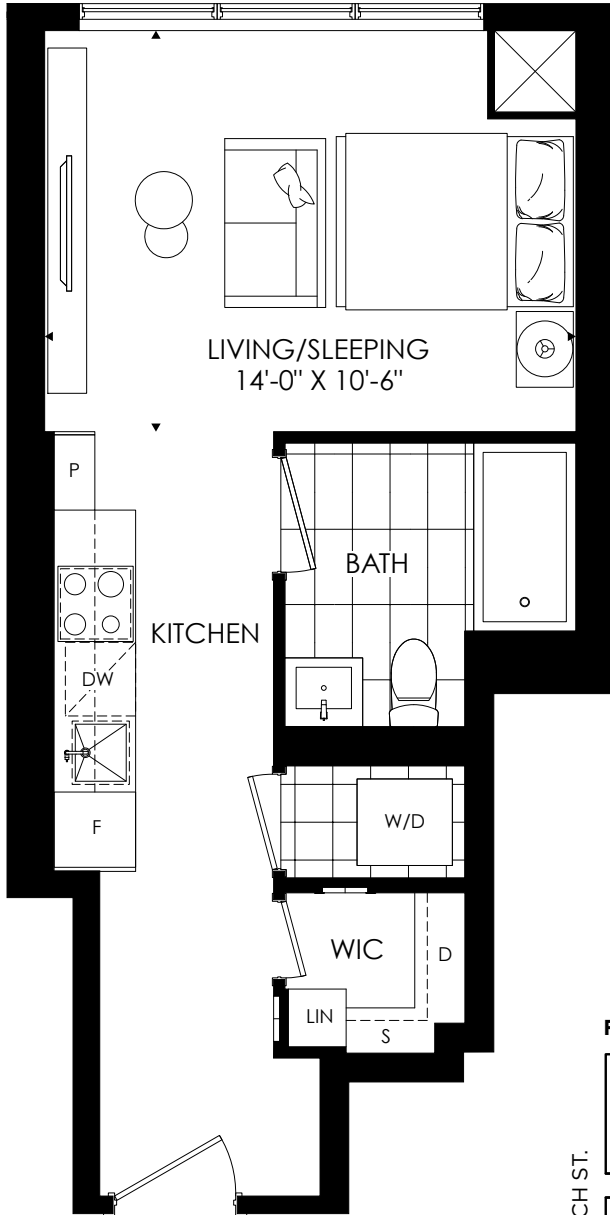

408

THE SAINT

STUDIO + 1 BATH
408 SQ. FT.

All plans, dimensions and specifications are subject to change without notice. Actual usable floor space may vary from the stated floor area. Column locations, window locations and size may vary and are subject to change without notice. Renderings are artists concept and will change if required by site conditions. Plans, specifications and materials are subject to availability, substitution, modification without notice at sole discretion of Minto Communities Inc. E. & O.E. 0919